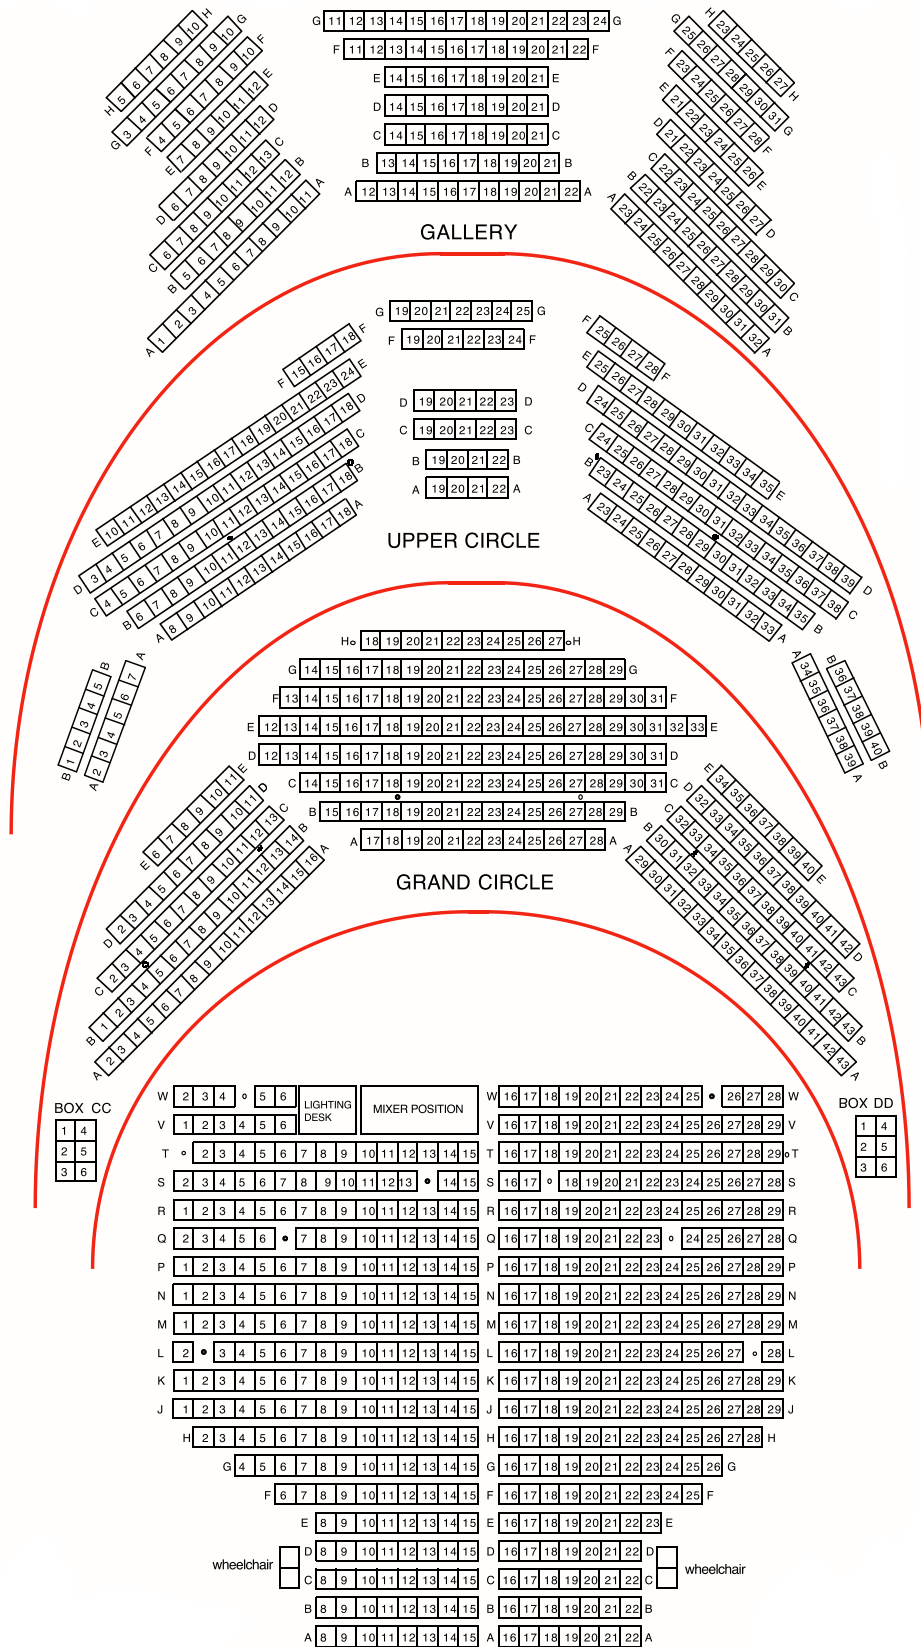

# TYNE THEATRE & OPERA HOUSE LIMITED

Limited view seats vary depending on the type of performance and will be indicated on the seating plan for each individual show.

Rows A in the Grand and Upper Circle may have restricted leg room.

Views from Gallery may be limited due to distance from stage.